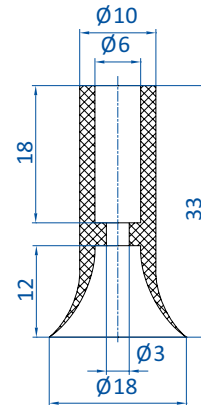

#### Technical data

Item no.	Model / Lip dimensions	Lip height	Material / Colour
107.016.008._*	SL-PF-16	2.4	SI (tr), SI-LE (tr)
102.018.345._*	SL-PF-18	--	SI (tr)
107.018.004._*	SL-PF-18A	--	SI (tr), SI-LE (tr)
102.022.043._*	SL-PF-22	5	SI (tr), SI-LE (tr)

#### Accessories

Item no.	Suitable fittings				
	M5-male	G1/8-male	G1/8-female	G1/4-male	G1/4-female
107.016.008._*	--	270.132	270.114	270.043	270.178
102.018.345._*	270.443	270.238	270.110	270.534	--
107.018.004._*	270.399	270.033	270.478	--	--
102.022.043._*	--	270.112	270.114	270.113	270.178

\* When ordering please add the appropriate material code to item no. You will find it on [www.fipa.com](http://www.fipa.com).

Dimensions

Drawing A

Drawing B

Drawing C

Drawing D

Item no.	Drawing
107.016.008.*	A
102.018.345.*	B
107.018.004.*	C
102.022.043.*	D