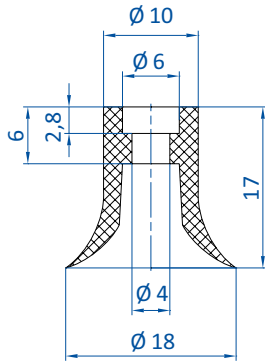

#### Technical data

Item no.	Model / Lip dimensions	Lip height	Material / Colour
107.016.008._*	SL-PF-16	2.4	SI (tr), SI-LE (tr)
102.018.345._*	SL-PF-18	--	SI (tr)
107.018.004._*	SL-PF-18A	--	SI (tr), SI-LE (tr)
102.022.043._*	SL-PF-22	5	SI (tr), SI-LE (tr)

#### Accessories

Item no.	Suitable fittings				
	M5-male	G1/8-male	G1/8-female	G1/4-male	G1/4-female
107.016.008._*	--	270.132	270.114	270.043	270.178
102.018.345._*	270.443	270.238	270.110	270.534	--
107.018.004._*	270.399	270.033	270.478	--	--
102.022.043._*	--	270.112	270.114	270.113	270.178

\* When ordering please add the appropriate material code to item no. You will find it on [www.fipa.com](http://www.fipa.com).

Dimensions

Drawing A

Drawing B

Drawing C

Drawing D

Item no.	Drawing
107.016.008.*	A
102.018.345.*	B
107.018.004.*	C
102.022.043.*	D