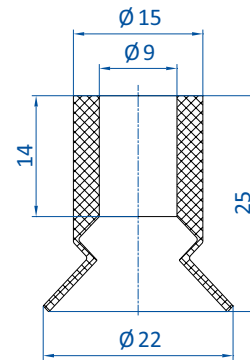

#### Technical data

Item no.	Model / Lip dimensions	Lip height	Material / Colour
107.016.008._*	SL-PF-16	2.4	SI (tr), SI-LE (tr)
102.018.345._*	SL-PF-18	--	SI (tr)
107.018.004._*	SL-PF-18A	--	SI (tr), SI-LE (tr)
102.022.043._*	SL-PF-22	5	SI (tr), SI-LE (tr)

#### Accessories

Item no.	Suitable fittings				
	M5-male	G1/8-male	G1/8-female	G1/4-male	G1/4-female
107.016.008._*	--	270.132	270.114	270.043	270.178
102.018.345._*	270.443	270.238	270.110	270.534	--
107.018.004._*	270.399	270.033	270.478	--	--
102.022.043._*	--	270.112	270.114	270.113	270.178

\* When ordering please add the appropriate material code to item no. You will find it on [www.fipa.com](http://www.fipa.com).

Dimensions

Drawing A

Drawing B

Drawing C

Drawing D

Item no.	Drawing
107.016.008.*	A
102.018.345.*	B
107.018.004.*	C
102.022.043.*	D