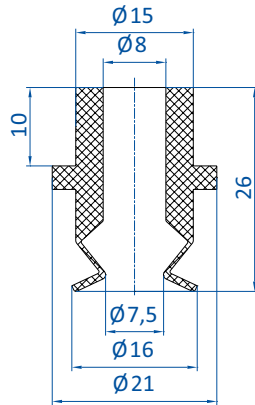

#### Technical data

Item no.	Model / Lip dimensions	Lip height	Material / Colour
107.016.008._*	SL-PF-16	2.4	SI (tr), SI-LE (tr)
102.018.345._*	SL-PF-18	--	SI (tr)
107.018.004._*	SL-PF-18A	--	SI (tr), SI-LE (tr)
102.022.043._*	SL-PF-22	5	SI (tr), SI-LE (tr)

#### Accessories

Item no.	Suitable fittings				
	M5-male	G1/8-male	G1/8-female	G1/4-male	G1/4-female
107.016.008._*	--	270.132	270.114	270.043	270.178
102.018.345._*	270.443	270.238	270.110	270.534	--
107.018.004._*	270.399	270.033	270.478	--	--
102.022.043._*	--	270.112	270.114	270.113	270.178

\* When ordering please add the appropriate material code to item no. You will find it on [www.fipa.com](http://www.fipa.com).

Dimensions

Drawing A

Drawing B

Drawing C

Drawing D

Item no.	Drawing
107.016.008.*	A
102.018.345.*	B
107.018.004.*	C
102.022.043.*	D